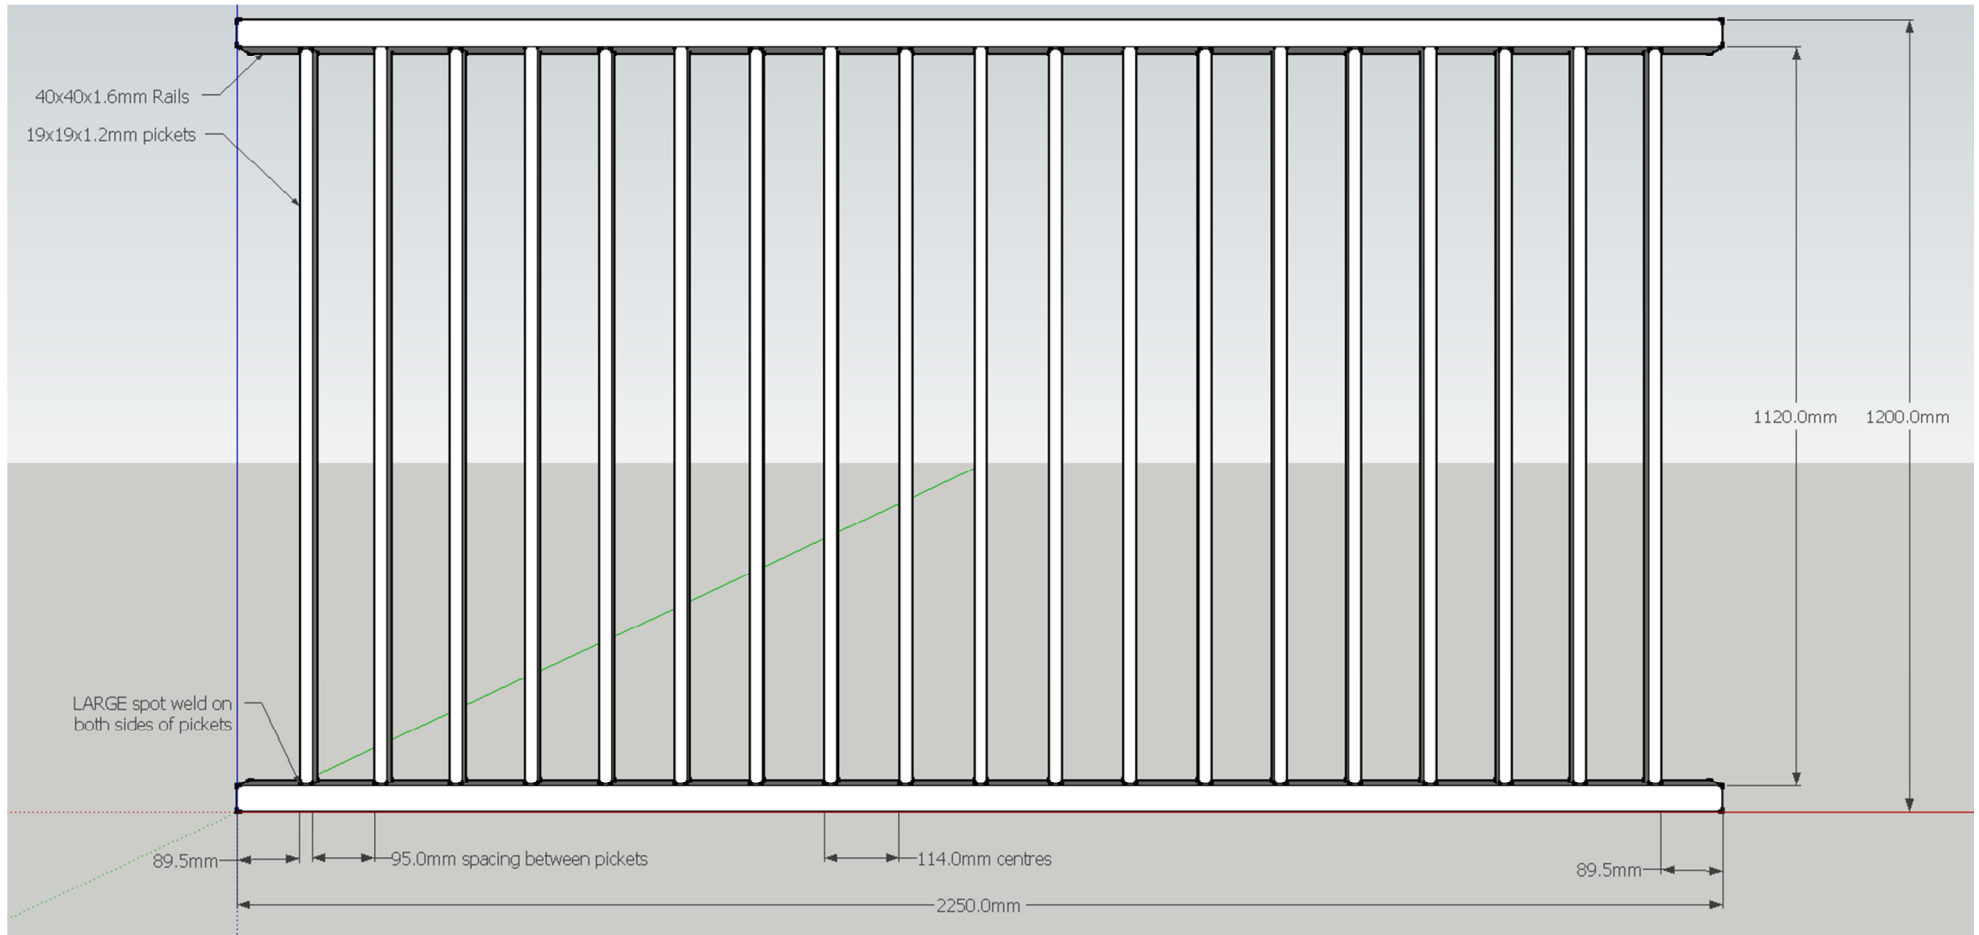

TERRANOTA – DELTA 1200 FENCE PANEL

© Terranota Ltd 2012